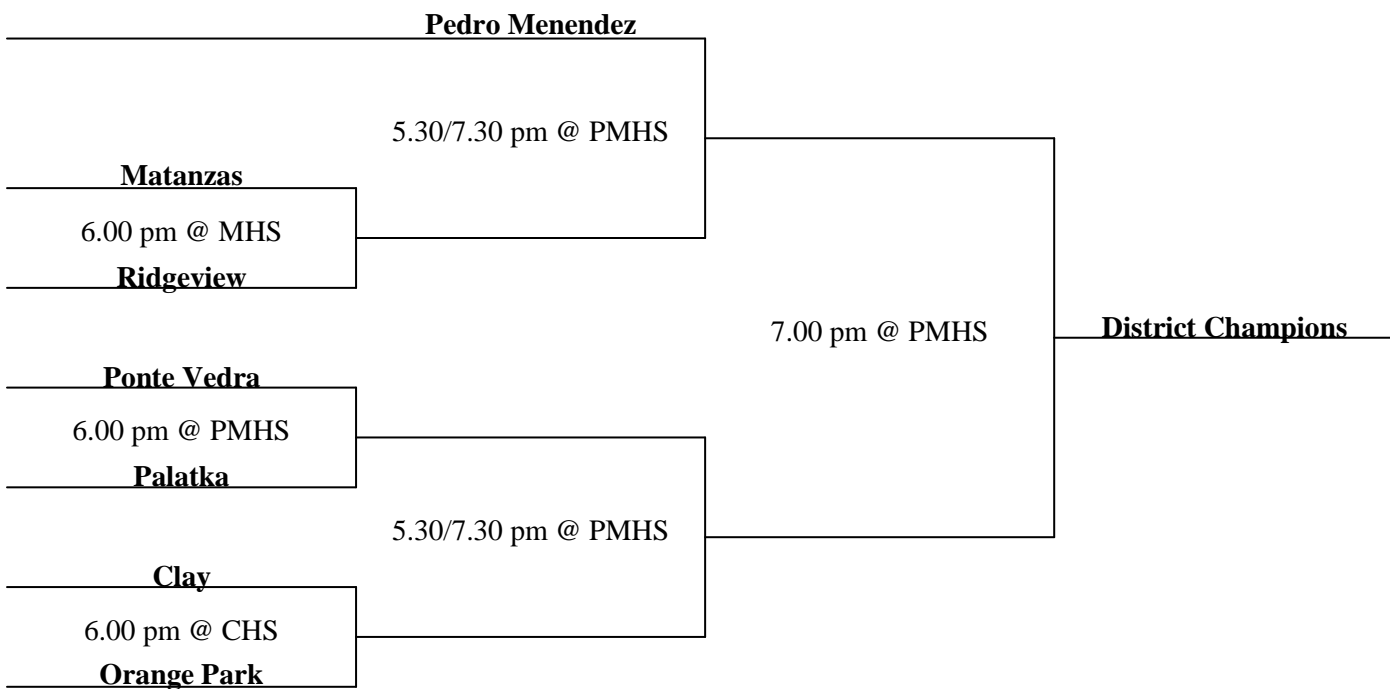

District Play-Offs

MONDAY, 16th Jan

WEDNESDAY, 18th Jan

FRIDAY, 20th Jan